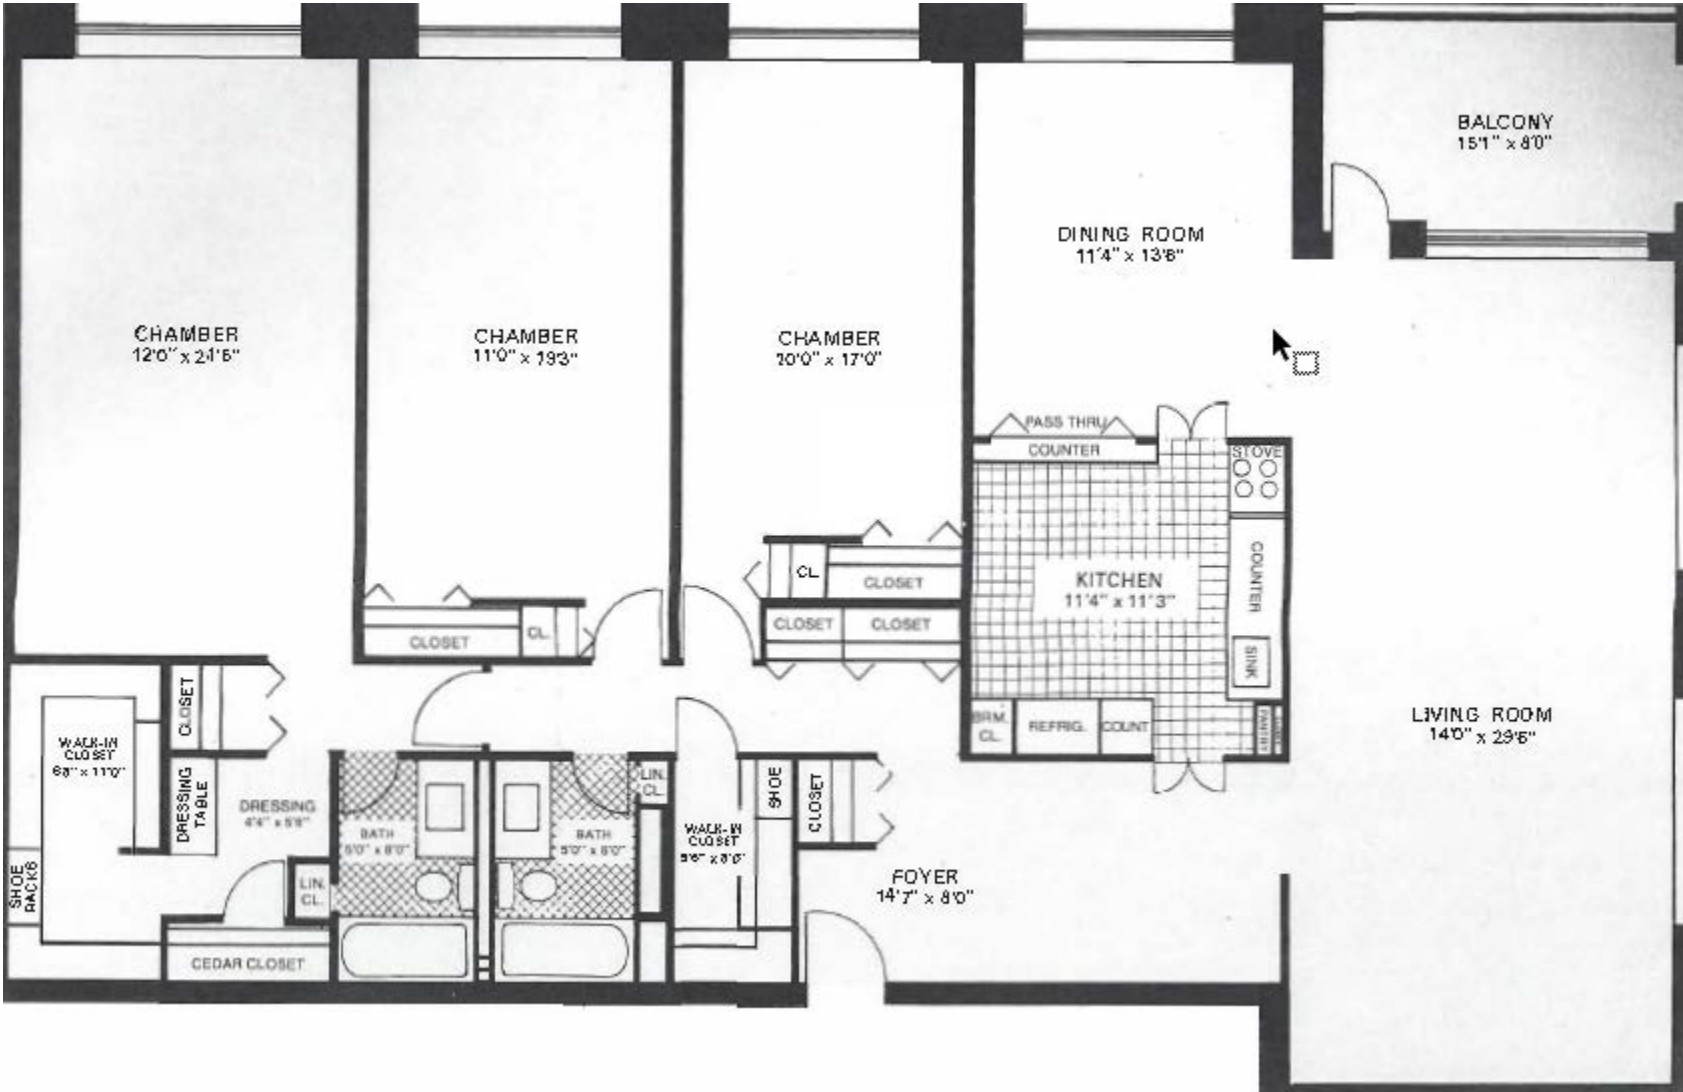

Three Bedroom, Two Bath

The 3 bedroom, 2 bath unit at Scarborough Manor is approximately 2,050 square feet.