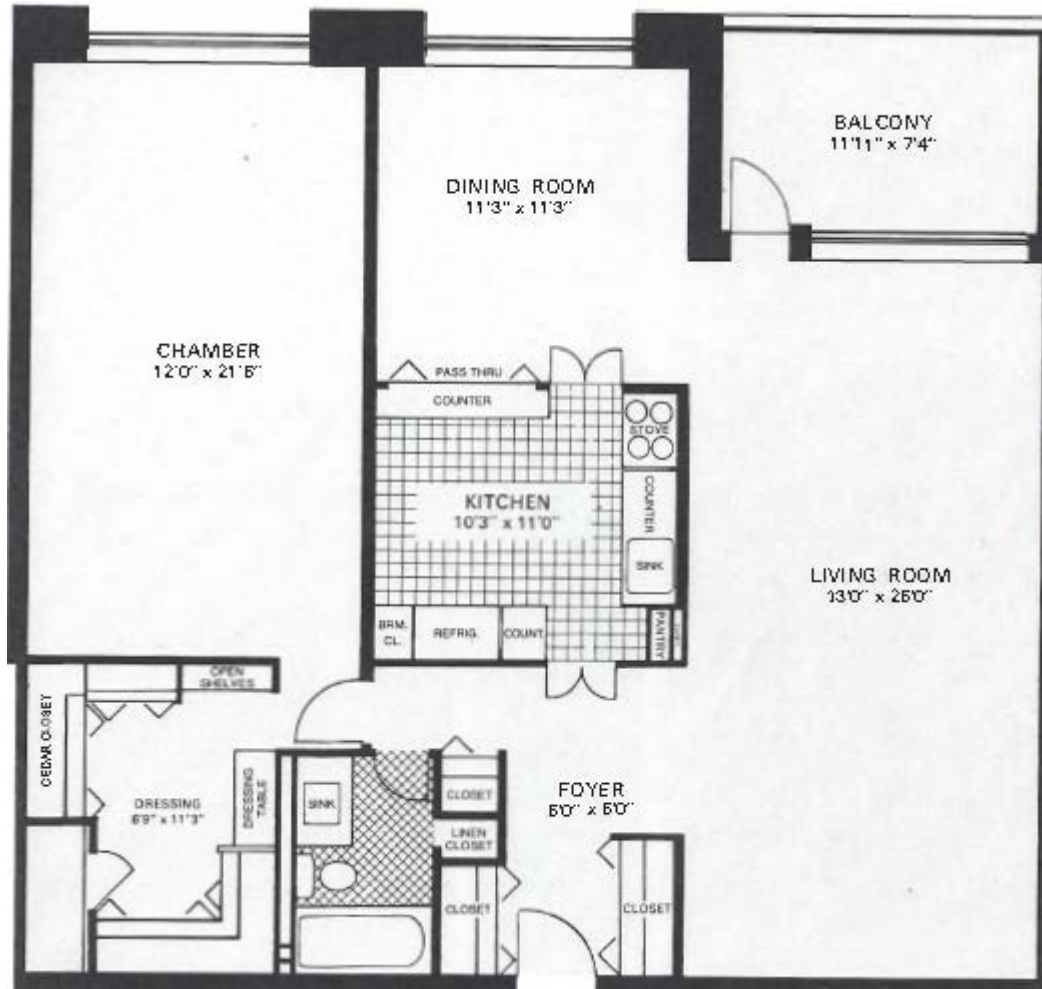

# One Bedroom, One Bath

---

The 1 bedroom, 1 bath unit at Scarborough Manor is approximately 1,250-1,300 square feet.