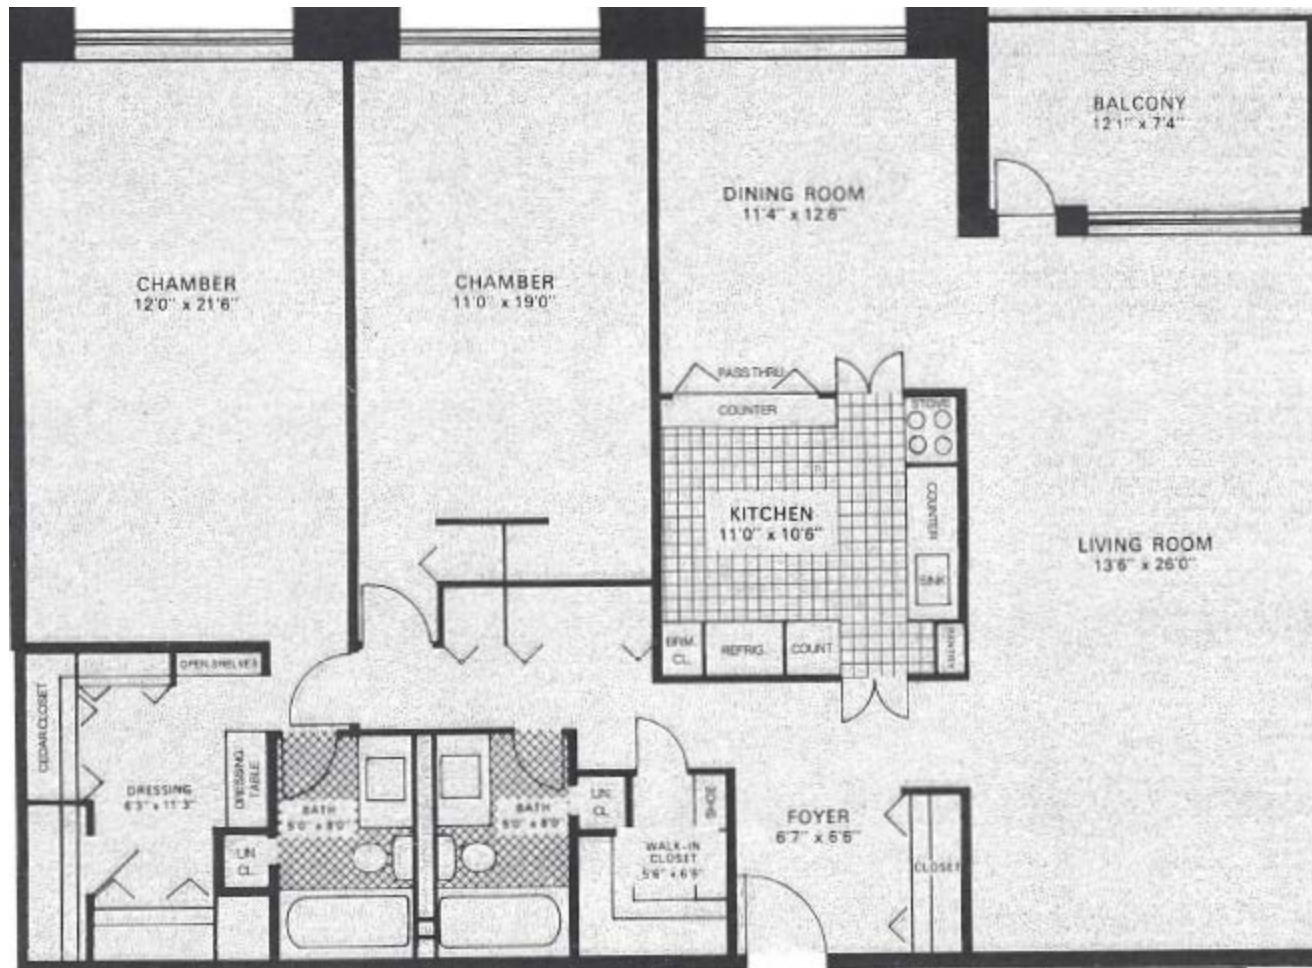

Two Bedroom, Two Bath

The 2 bedroom, 2 bath unit at Scarborough Manor is approximately 1,580 square feet.